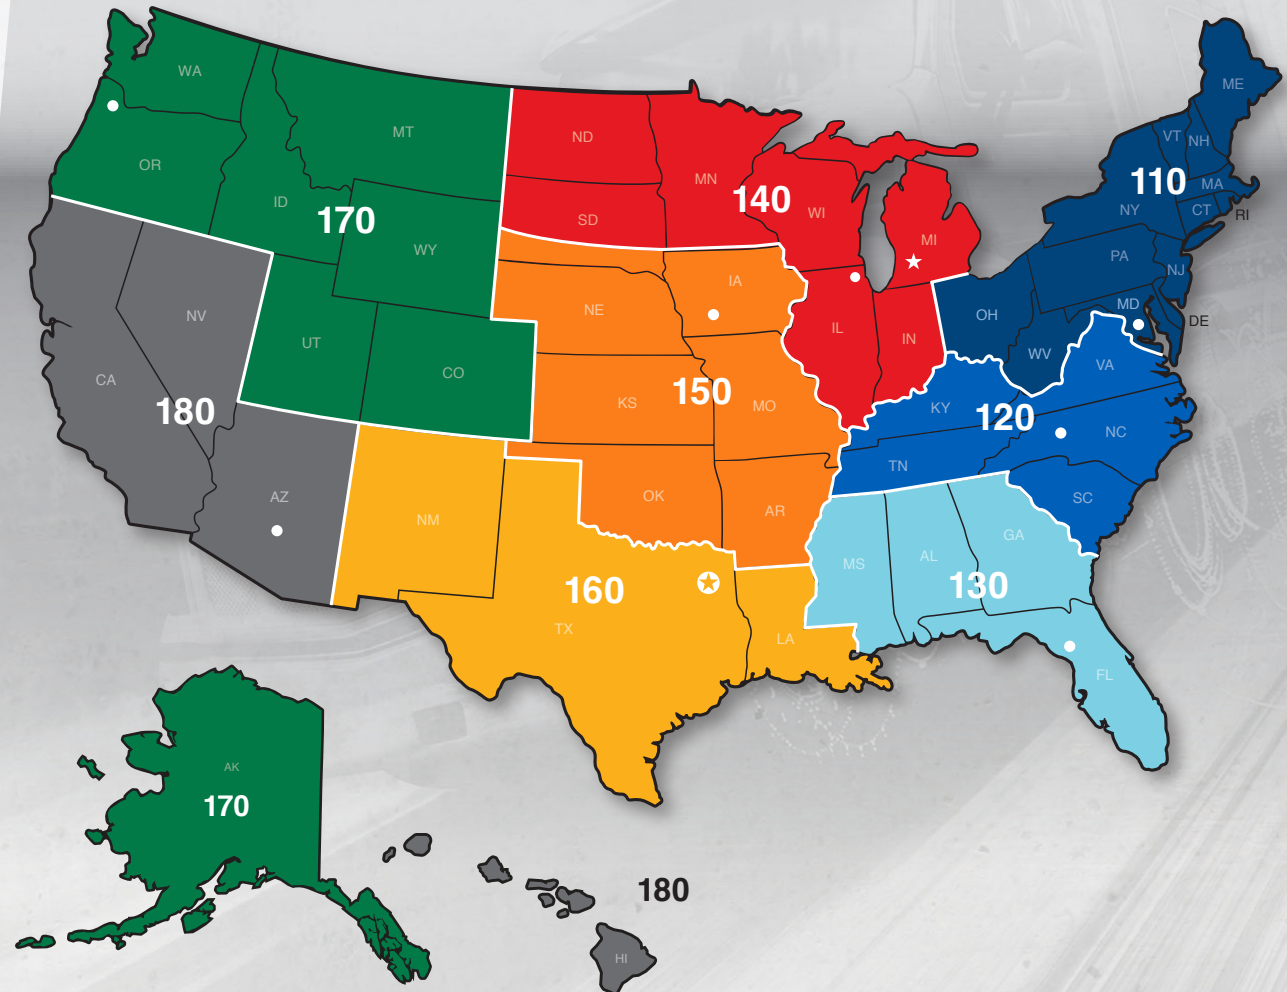

STEMCO®

Customer Support: (800) 527-8492

NATIONAL SALES MANAGER – AFTERMARKET

Bill Fouch
bill.fouch@stemco.com (903) 238-7247

SALES MANAGERS

NORTH EAST REGION

110 Steve Robinson
steve.robinson@stemco.com (810) 701-0319

MID-ATLANTIC REGION

120 Christine Stone
christine.stone@stemco.com (828) 480-9270

SOUTHEAST REGION

130 Angel Rosario
angel.rosario@stemco.com (903) 631-9383

NORTH CENTRAL REGION

140 Martin Wolf
martin.wolf@stemco.com (903) 239-3209

MID CENTRAL REGION

150 Jordan Reha
jordan.reha@stemco.com (903) 387-0933

SOUTH CENTRAL REGION

160 OPEN

NORTHWEST REGION

170 Chuck Parsons
chuck.parsons@stemco.com (903) 261-8516

SOUTHWEST REGION

180 Chris Schomaker
chris.schomaker@stemco.com (704)-519-6925

U.S. Sales Territories

Making the Roadways Safer®

STEMCO Products, Inc.

STEMCO - USA 300 Industrial Drive - Longview, TX 75602 • (903) 758-9981 • 1-800-527-8492 • FAX: 1-800-874-4297

STEMCO - Canada 1020 Lorimar Drive - Mississauga, ON L5S 1R8 • (905) 206-9700 • 877-232-9111 • FAX: 877-244-4555

www.stemco.com

Rev. 06/2023

Longview, Texas – Manufacturing Facility ⚙

National Sales Manager Office ★

Sales Manager Office ●