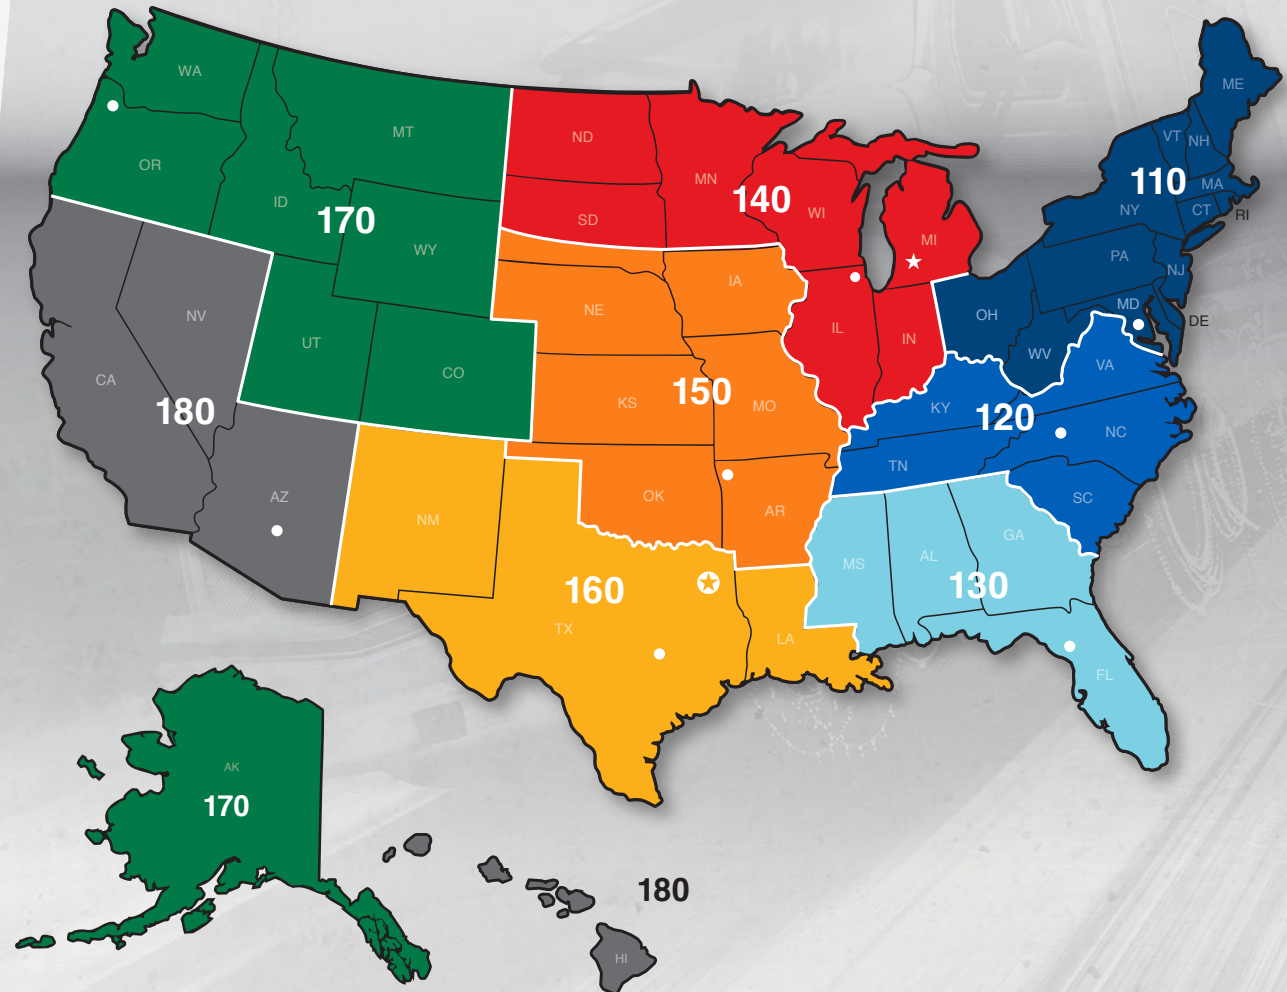

160 Jeff Johnson (254) 228-9095

NORTHWEST REGION

170 Chuck Parsons (903) 261-8516

SOUTHWEST REGION

180 Chris Schomaker (704)-519-6925

U.S. Sales Territories

Making the Roadways Safer®

STEMCO Products, Inc.