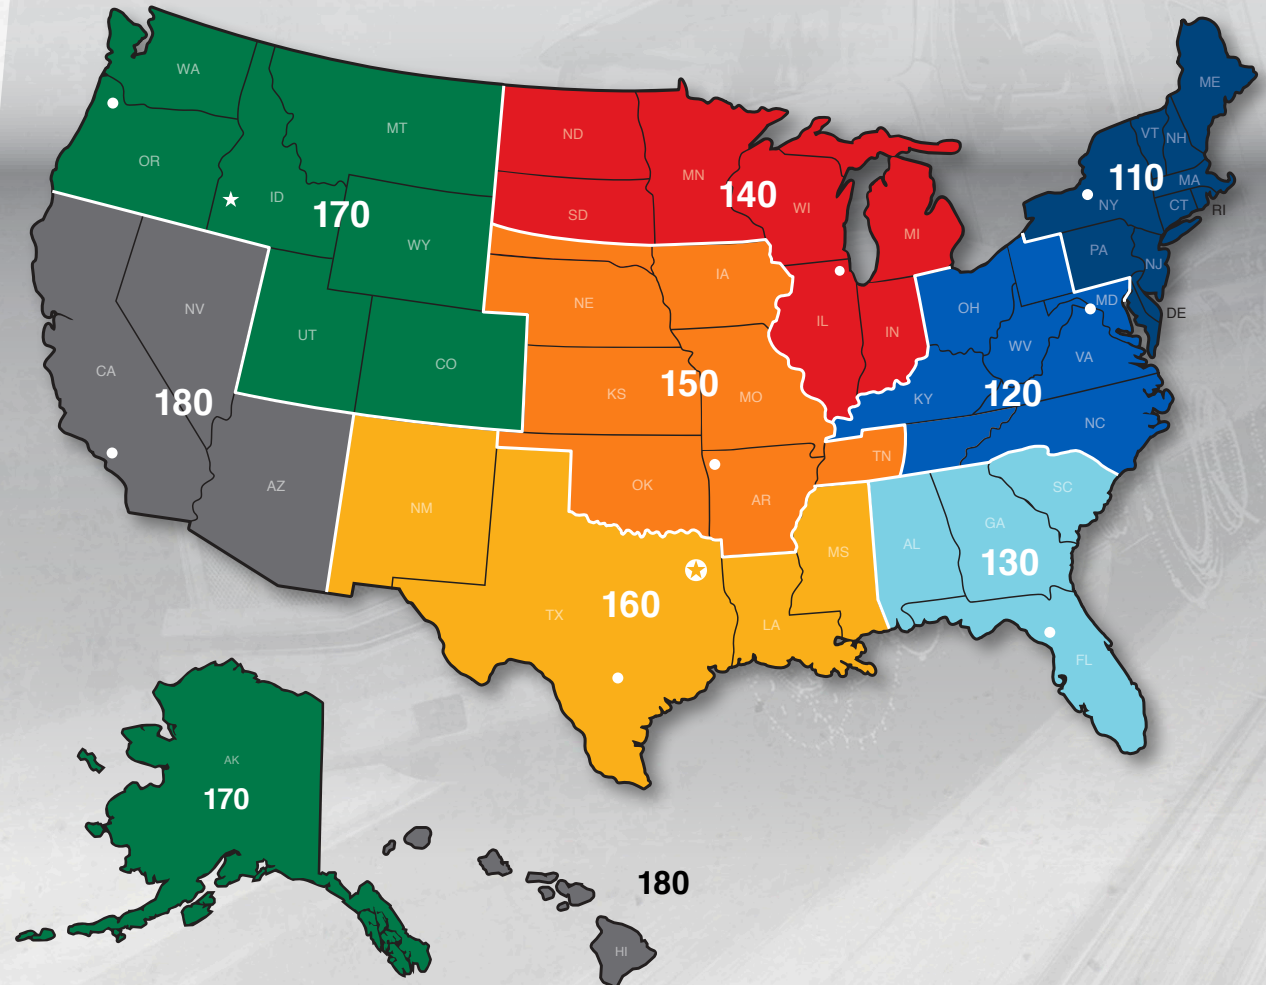

Customer Support: (800) 527-8492

NATIONAL SALES MANAGER – AFTERMARKET

Jeff Barr (903) 220-3423

DISTRICT SALES MANAGERS

NORTHEAST

110 Rich Sgroi (903) 220-8491

EAST

120 Steve Robinson (810) 701-0319

SOUTHEAST

130 Angel Rosario (903) 631-9383

NORTH CENTRAL

140 Martin Wolf (903) 239-3209

MIDWEST

150 Patrick Smith (903) 240-9591

SOUTHWEST

160 Hamilton Ayala (903) 220-3968

NORTHWEST

170 Chuck Parsons (903) 261-8516

WEST

180 Tim Stich (903) 631-9574

U.S. Sales Territories

Making the Roadways Safer®

STEMCO Products, Inc.

STEMCO - USA 300 Industrial Drive – Longview, TX 75602 • (903) 758-9981 • 1-800-527-8492 • FAX: 1-800-874-4297

STEMCO - Canada 5775 McLaughlin Road – Mississauga, ON L5R 3P7 • (905) 206-9700 • 877-232-9111 • FAX: 877-244-4555

www.stemco.com

Rev. 05/2020

Longview, Texas – Manufacturing Facility ☉

National Sales Manager Office ★

District Sales Manager Office ●